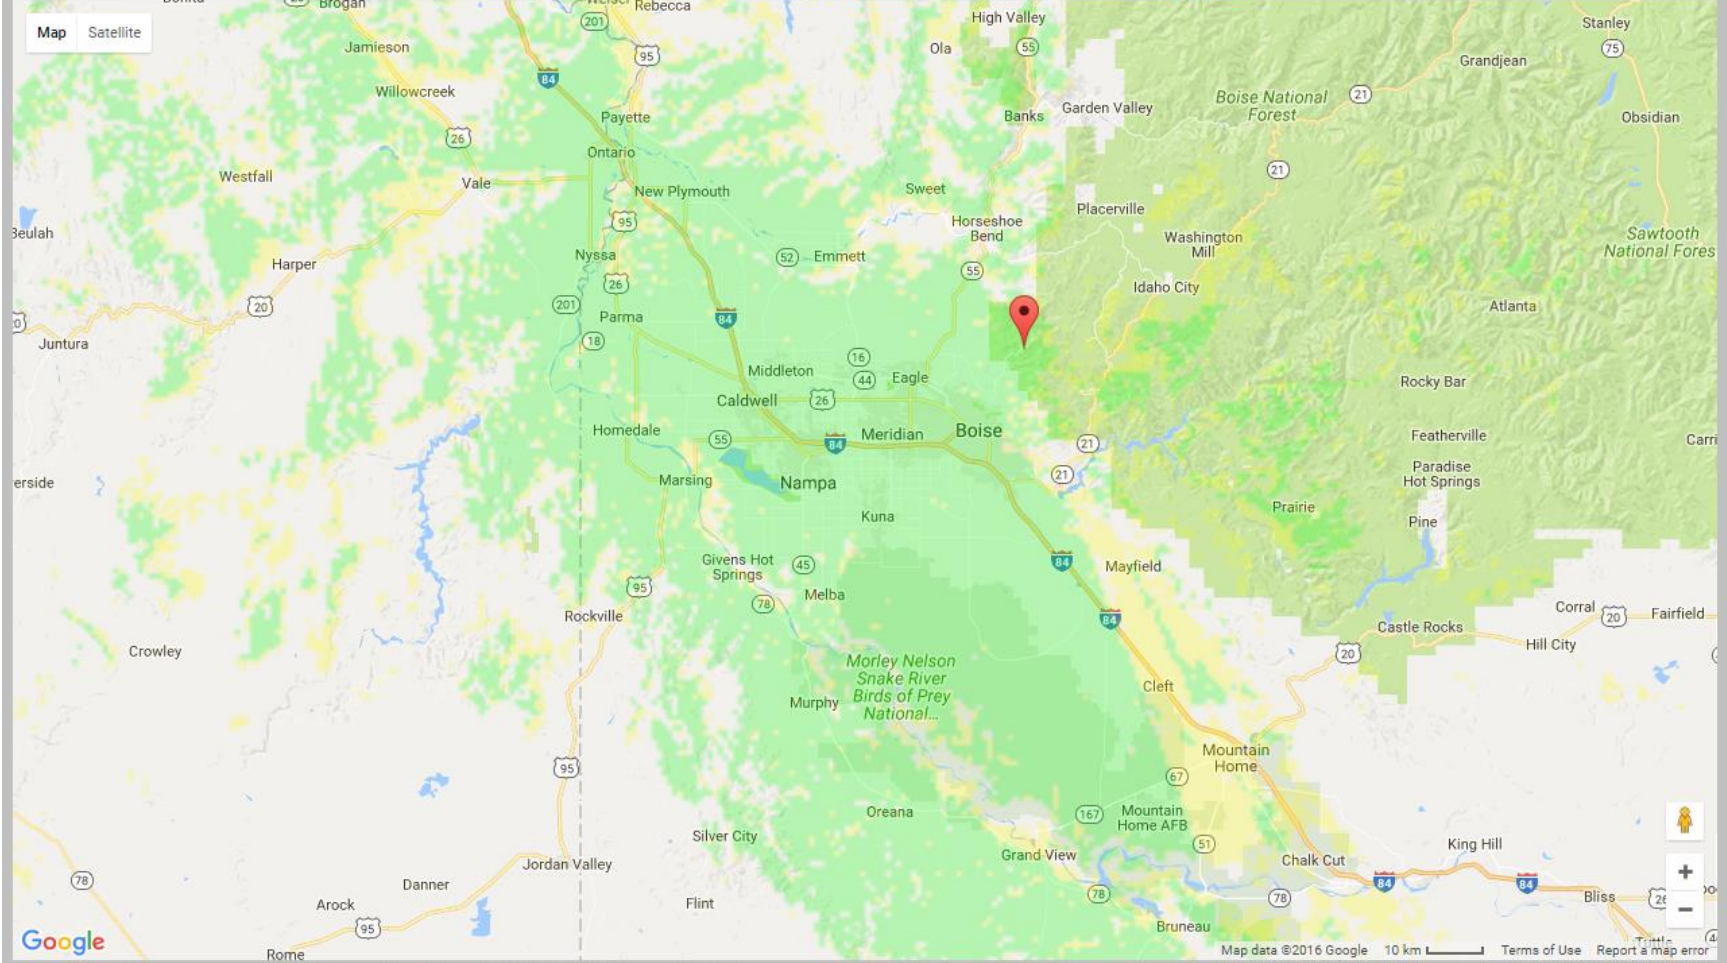

0.20 μ V 24936 km² 528432 pop 0.63 μ V 17731 km² 494729 pop

Description Lower Deer Point 450 MHz* Lower Deer Point
[\(Files of Lower Deer Point 450 MHz*\)](#)

Return to my coverages Return to main menu